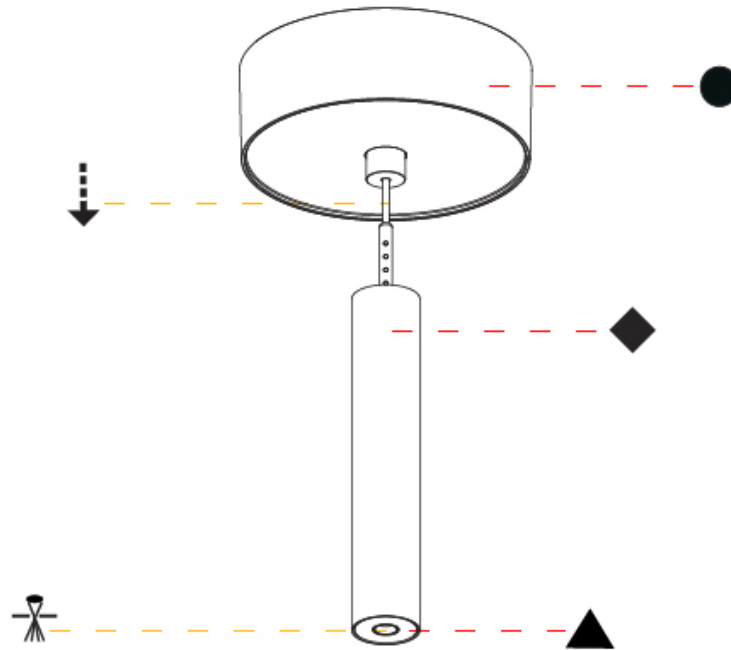

PHYSICAL

Shape: Cylinder
Diameter (mm): 28
Diameter (in): 1 1/8
Height (mm): 150
Height (in): 5 7/8
Max. Overall Height (mm): 2150
Max. Overall Height (in): 84 3/8
Weight (kg): 0.422
Weight (lbs): 0.93
Fixture Finish: SSR / BKV / CWI / CRY / HAB / UFT / ITA / RUA / FTG / MYG / LOD / PUS / FRO / FUP / KIA / POP / BLS / SPG / MEY / GOH / CHC / COM / ABZ / JAG / OBR / MOS / ROR
Fixture Material: Aluminum
Cable Details: 2000mm or 4000mm Black Cable

OPTICAL

Optic°: 24 / 32 / 34 / 55 / 58

RATINGS AND CERTIFICATIONS

Certified By: Certified for North American Standards
IP rating: IP20

HANGOVER PLUG MONOPOINT SURFACE CANOPY SUSPENSION

A30824-

PROJECT	_____
TYPE	_____
SPECIFIER	_____
QUANTITY	_____
DATE	_____