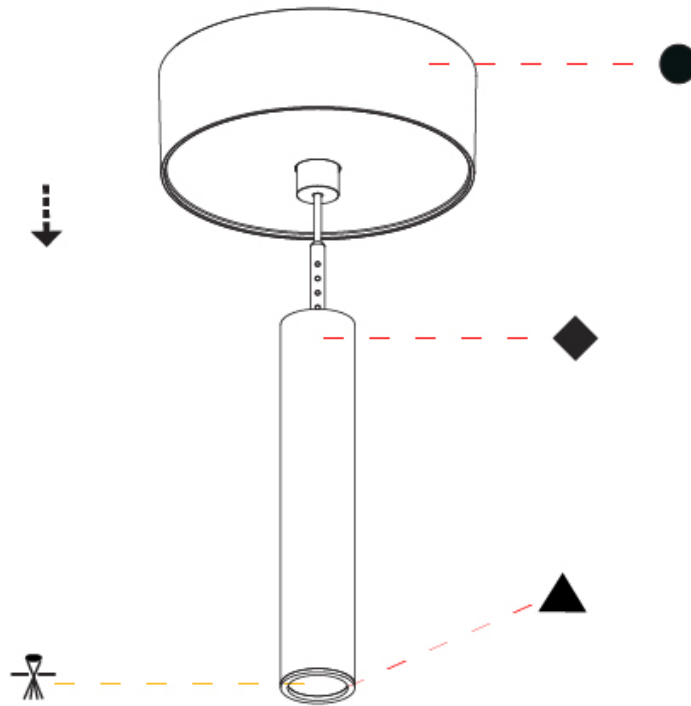

OPTICAL

Optic°: 24 / 32 / 58

RATINGS AND CERTIFICATIONS

Certified By: Certified for North American Standards
IP rating: IP20

HANGOVER PLUG SHINE MONOPOINT SURFACE CANOPY SUSPENSION

A30847-

PROJECT
TYPE
SPECIFIER
QUANTITY
DATE