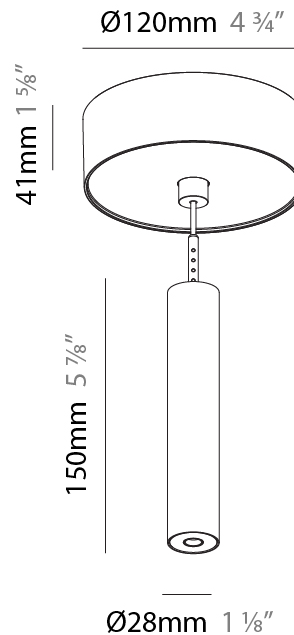

GENERAL

Series: Hangover
Subseries: Hangover Plug Monopoint Surface Canopy
Partner: Prolicht
Division: Architectural
Installation: Suspension
Product Type: Pendant
Mounting Location: Ceiling
Light Distribution: Direct

PHYSICAL

Shape: Cylinder
Diameter (mm): 28
Diameter (in): 1 1/8
Height (mm): 150
Height (in): 5 7/8
Max. Overall Height (mm): 2150
Max. Overall Height (in): 84 3/8
Weight (kg): 0.422
Weight (lbs): 0.93
Fixture Finish: SSR / BKV / CWI / CRY / HAB / UFT / ITA / RUA / FTG / MYG / LOD / PUS / FRO / FUP / KIA / POP / BLS / SPG / MEY / GOH / CHC / COM / ABZ / JAG / OBR / MOS / ROR
Fixture Material: Aluminum
Cable Details: 2000mm or 4000mm Black Cable

ELECTRICAL

Lamp Type: LED (Zhaga Standard)
Input Wattage (W): 6.6
Total Output Wattage (W): 6
Dimming: Tri-Mode (Non-Dimming and Phase Dimming (120Vac only) and 0-10V Dimming)
Driver Included: Yes
Driver Location: External
Driver Type: Constant Current - Universal
Driver Class: Class 2
Housing: ENCP3 w/Quick Connect
Input Voltage (V): 120 - 277
Constant Current (MA): 500

LED

Number of LEDs: 1
Color Temperature (°K): 2700 / 3000 / 4000
Max. Delivered Lumen (lm): 330 / 360 / 380
CRI: >90 CRI
Efficiency (%): 86
Lamp Life (hrs): 50000
Upon Request: ***3500K available in minimum quantities (larger quantities upon request)

OPTICAL

Optic°: 24 / 32 / 34 / 55 / 58

RATINGS AND CERTIFICATIONS

Certified By: Certified for North American Standards
IP rating: IP20