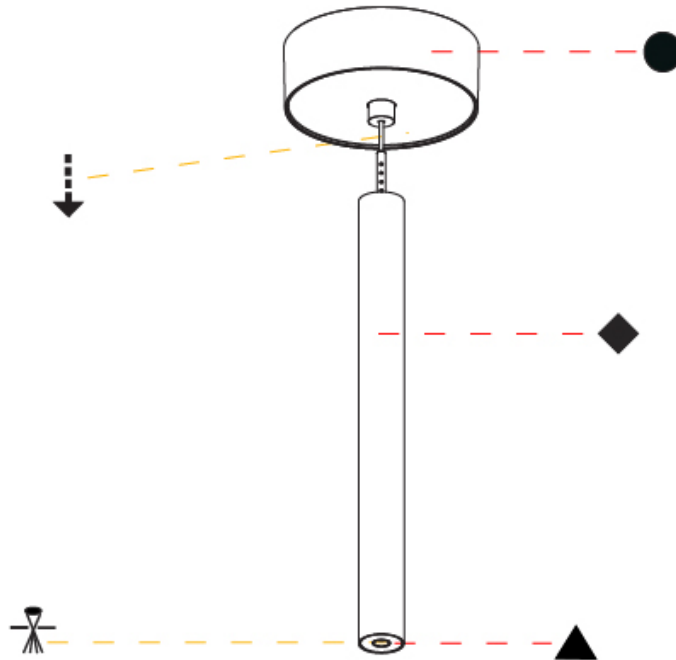

OPTICAL

Optic°: 24 / 32 / 34 / 55 / 58

RATINGS AND CERTIFICATIONS

Certified By: Certified for North American Standards
 IP rating: IP20

HANGOVER PLUG MONOPOINT SURFACE CANOPY SUSPENSION

A30845-

PROJECT
TYPE
SPECIFIER
QUANTITY
DATE