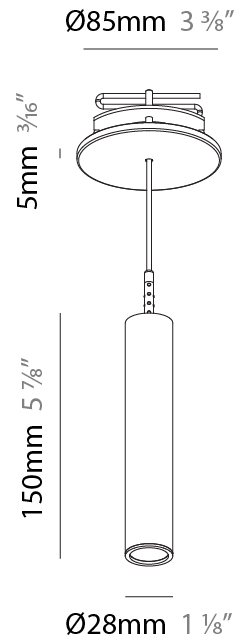

ELECTRICAL

Lamp Type: LED (Zhaga Standard)
Input Wattage (W): 6.6
Total Output Wattage (W): 6
Dimming: Tri-Mode (Non-Dimming and Phase Dimming (120Vac only) and 0-10V Dimming)
Driver Included: Yes
Driver Location: External
Driver Type: Constant Current - Universal
Driver Class: Class 2
Housing: ENCP3 w/Quick Connect
Input Voltage (V): 120 - 277
Constant Current (MA): 500

LED

Number of LEDs: 1
Color Temperature (°K): 2700 / 3000 / 4000
Max. Delivered Lumen (lm): 330 / 360 / 380
CRI: >90 CRI
Lamp Life (hrs): 50000
Upon Request: ***3500K available in minimum quantities (larger quantities upon request)

OPTICAL

Optic°: 24 / 32 / 58

RATINGS AND CERTIFICATIONS

Certified By: Certified for North American Standards

IP20 © 2026, T 1800-388-3382, F 416-247-9319, www.zaneen.com

Available for International specifications by adding 'INT' at the end of the existing Model #. For assistance on 'custom' specifications, contact zteam@zaneen.com. In a constant effort to supply the best product, we reserve the right to change specifications or materials without notice. The most recent specification sheets are found at zaneen.com