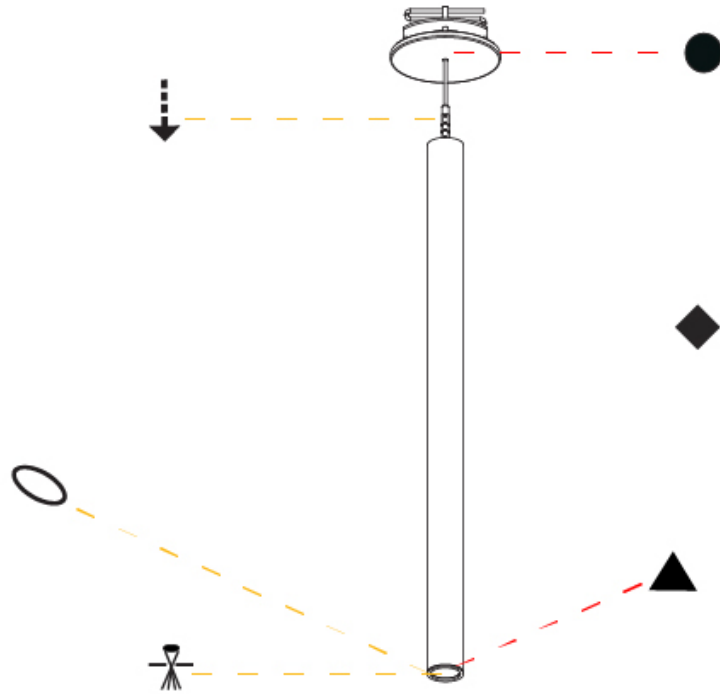

HANGOVER PLUG SHINE MONOPOINT RECESSED CANOPY SUSPENSION

A30844-

PROJECT
TYPE
SPECIFIER
QUANTITY
DATE

A

PROJECT
TYPE
SPECIFIER
QUANTITY
DATE

HANGOVER PLUG MONOPOINT SURFACE CANOPY SUSPENSION

A30845-

base number	Color Temperature	Finishes (Diamond)	Finishes (Triangle)	Finishes (Circle)	Lens Options	Cable Options
-------------	----------------------	-----------------------	------------------------	----------------------	-----------------	------------------